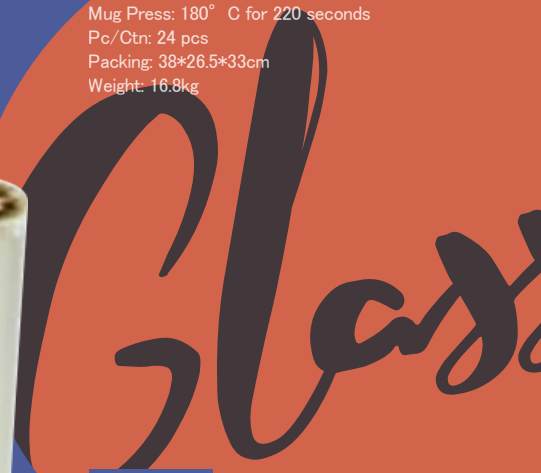

SKU:MGM07

1.5 oz. Shot Glass Mug - with Gold Rim

Size: 4.3*3.4*5.cm
Mug Press: 180° C for 220 seconds
Pc/Ctn: 144 pcs
Packing: 44*31*22cm
Weight: 12kg

SKU:MGM08

2.5 oz. Shot Glass Mug - with Gold Rim

Size: 3.9*5.cm
Mug Press: 180° C for 220 seconds
Pc/Ctn: 144 pcs
Packing: 34*27*36cm
Weight: 12kg